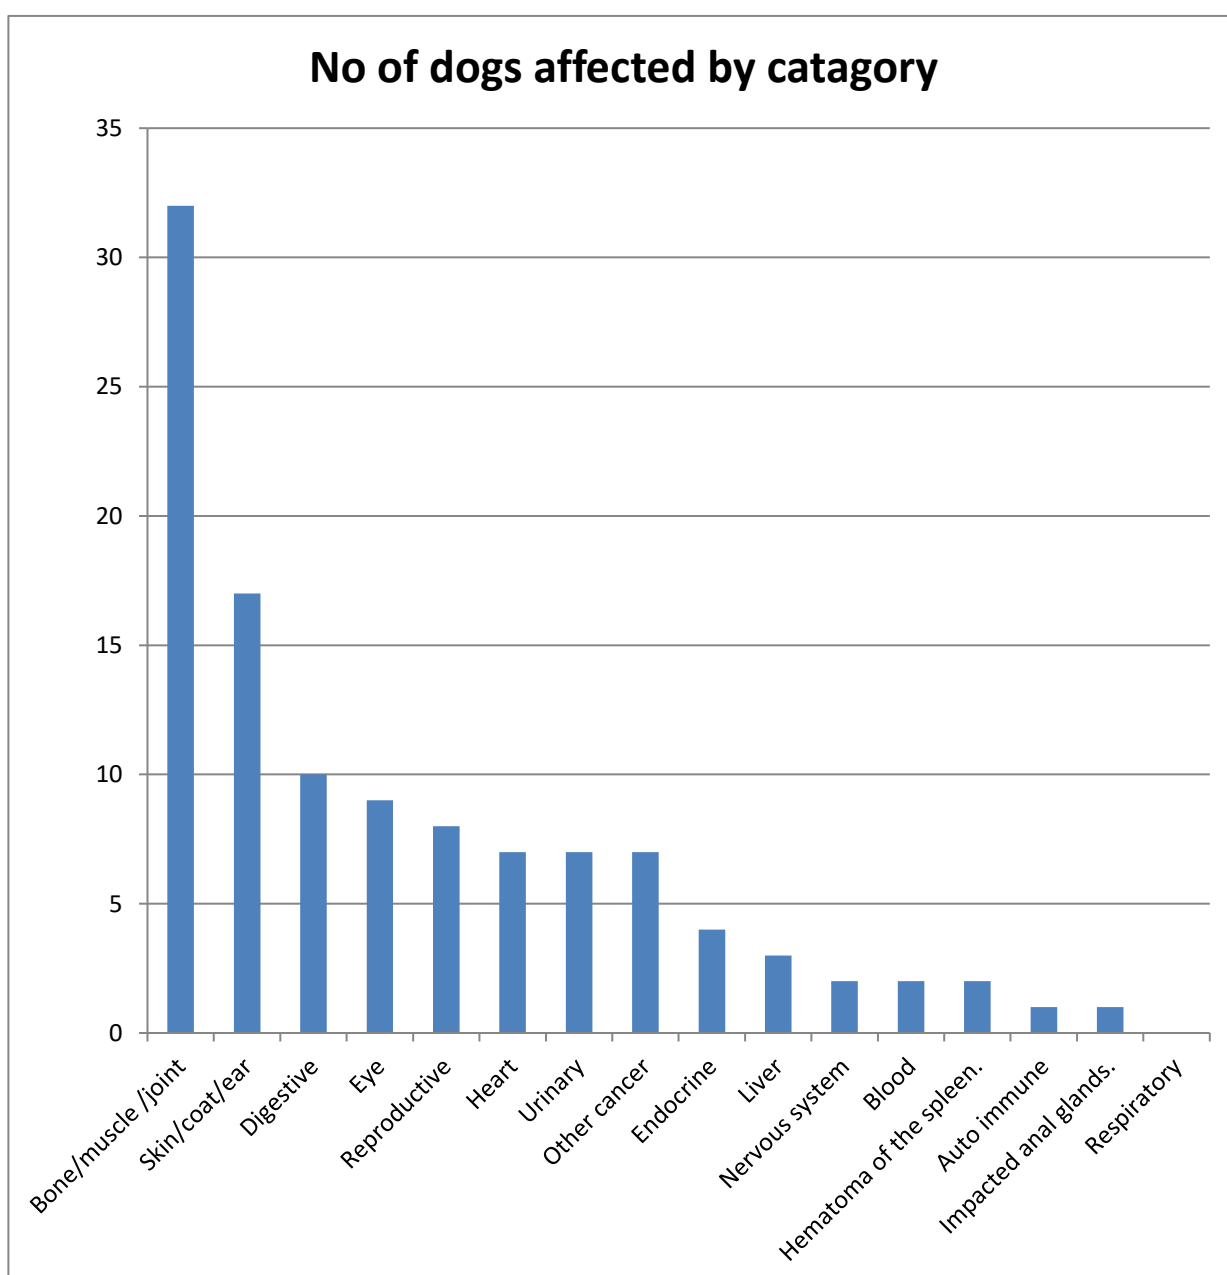

Estrela Mountain Dog Health Survey 2018 Summary

Total 94 dogs from 86 responses. Ages of the dogs ranged from 0 – 15 years with mean average age of 6. Conditions have been listed by category, in order of prevalence.

Estrela Mountain Dog Health Survey 2018 Summary

Category.	No. dogs affected.	Age at diagnosis (years).	Individual conditions, listed numerically.
Bone / muscle / joint	32	0 - 11	Hip dysplasia 16, cruciate ligament 7, arthritis in back / general 6, elbow dysplasia 5, cancer 2
Skin/ coat / ear	17	0 - 11	Ear infections / irritation 10, 'hot spots' eczema 5, dry / flaky / itchy skin 5.
Digestive	10	0 - 13	Undiagnosed cause / diet controlled / suspected food allergy 7, colitis 1, irritable bowel syndrome 1, gastric torsion 1.
Eye	9	1 - ?	Cherry eye 3, infection 3, allergy / irritation 2, blocked tear ducts 1.
Reproductive	8	0 - 13	Pyometra 3, cryptorchid 2, inertia during labour 1, not ovulating 1, phantom pregnancy 1.
Heart	7	1 - 11	DCM 5, heart murmur (confirmed no DCM) 1, arrhythmia (no diagnosed DCM) 1.
Urinary	7	0 - 13	Infection 5, benign prostatic hyperplasia 1, unknown cause 1.
Other cancer	7	6 - 15	Spleen 4, bone 2, soft tissue 2, unspecified 2, stomach 2, mammary 1.
Endocrine	4	1 - ?	Undiagnosed / unspecified 2, Addison's 1, auto immune hypothyroid 1.
Liver	3	?	Unknown cause 1, side effect of medication 1.
Nervous	2	13	Degenerative myelopathy 1, geriatric poly neuropathy 1.
Blood	2	?	Hemolytic anemia (immune mediated) 1, white blood cell count 1.
Other	6	1 - 10	Hematoma (torsion?) of the spleen 2, pancreatitis 1, neurological virus 1, global, severe, auto immune disorder 1, blocked anal glands 1.
Respiratory	0	-	-

Age at death ranged from 1 – 15 years. Mean average 10 years, mode average 11 years.

These results are from survey responses only and do not include other dogs or conditions that have been reported separately to the breed health co-ordinator.